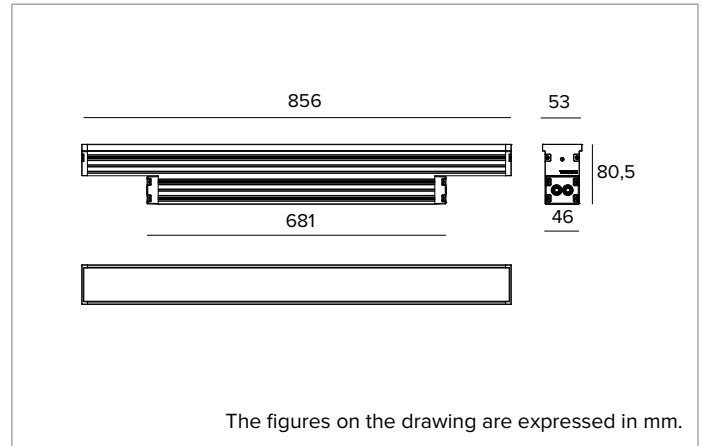

SOURCE

High Power High Efficiency Ra80 linear LED board. Ra90 on request.

Energy efficiency class: D

Nominal power: 36W

Nominal flux: 5400lm

Colour rendering index: 80

Rf: 82.6

Rg: 95.7

CCT nominal: 4000K

SDCM: 3

Lifetime (L80/B10): >50000h tq +25°C

ILLUMINOTECHNICAL CHARACTERISTICS

Internal optical system composed of a primary cylindrical glass lens, a high reflectance anodised aluminium reflector and an integrated holographic filter. Wall Washer version.

Optic: WALL WASHER

Beam angles: WW

Optical efficiency: 75%

Fixture flux: 4060lm

Luminous efficacy: 102lm/W

Photobiological safety: Compliant with RG1 low risk group

MECHANICAL CHARACTERISTICS

Extruded anodised aluminium 15µ body. Extra clear 5mm thick glass flat screen. The body of the fixture is adjustable and can be installed away from the mounting surface using accessory snap brackets.

Colour and finish: Aluminium

Dimensions: L=856mm

Weight: 3.6Kg

Version: INTEGRATED DRIVER

Degree of protection: IP66,IP67

Mechanical Resistance: IK08

ELECTRICAL CHARACTERISTICS

Integrated driver version. Complete with electronic ON-OFF power supply. Pre-cabled with a 1 metre 3x1mm² H07RN-F cable. Luminaire compliant with EN 60598-2-22 for power supply from a centralised emergency system CPSS (Central Power Supply System), not incorporated in the luminaire - high risk areas excluded. The default power and flux are 100% in AC and 100% in DC.

Fixture Power: 40W

Power supply: 220-240Vac 50/60Hz

Insulation Class: CLASS 1

Type of driver / Control: ON-OFF

Driver included: YES

Class F: YES

SAFE FLICKER: PstLM=<1 and SVM=<0.4 (IEC TR 61547-1 and IEC TR 63158), to ensure a more comfortable and safe light

Ambient temperature: -25°C / +35°C

INSTALLATION

To be completed with stainless steel adjustable brackets.

NOTES

Uses the "Waterblock Smart" technical solution that involves resin coating the connection cables, limiting the risk of humidity reaching the driver or the fixture. 110-277Vac version available on request.

WARRANTY

5 years.

WARNING

Luminaire designed for disposal/recycling at end-of-life. Replaceable (LED only) light source by a professional. Replaceable control gear by a professional.

Due to the technological evolution of the electronic components, the data provided may be updated, and as such, confirmation must be requested during the order process.

Luminous flux and power supply have +/-10% tolerances with respect to the indicated value. tq +25°C (CIE 121).

We reserve the right to make technical changes.

Targetti Sankey S.r.l.
Via Pratese, 164
50145 Firenze - Italy
Tel: +39 055 37911
targetti.com
targetti@targetti.com

CCIAA Firenze
Share Capital:
€ 500.000,00
VAT N. (IT):
01537660480
R.E.A: FI-275656

TARGETTI